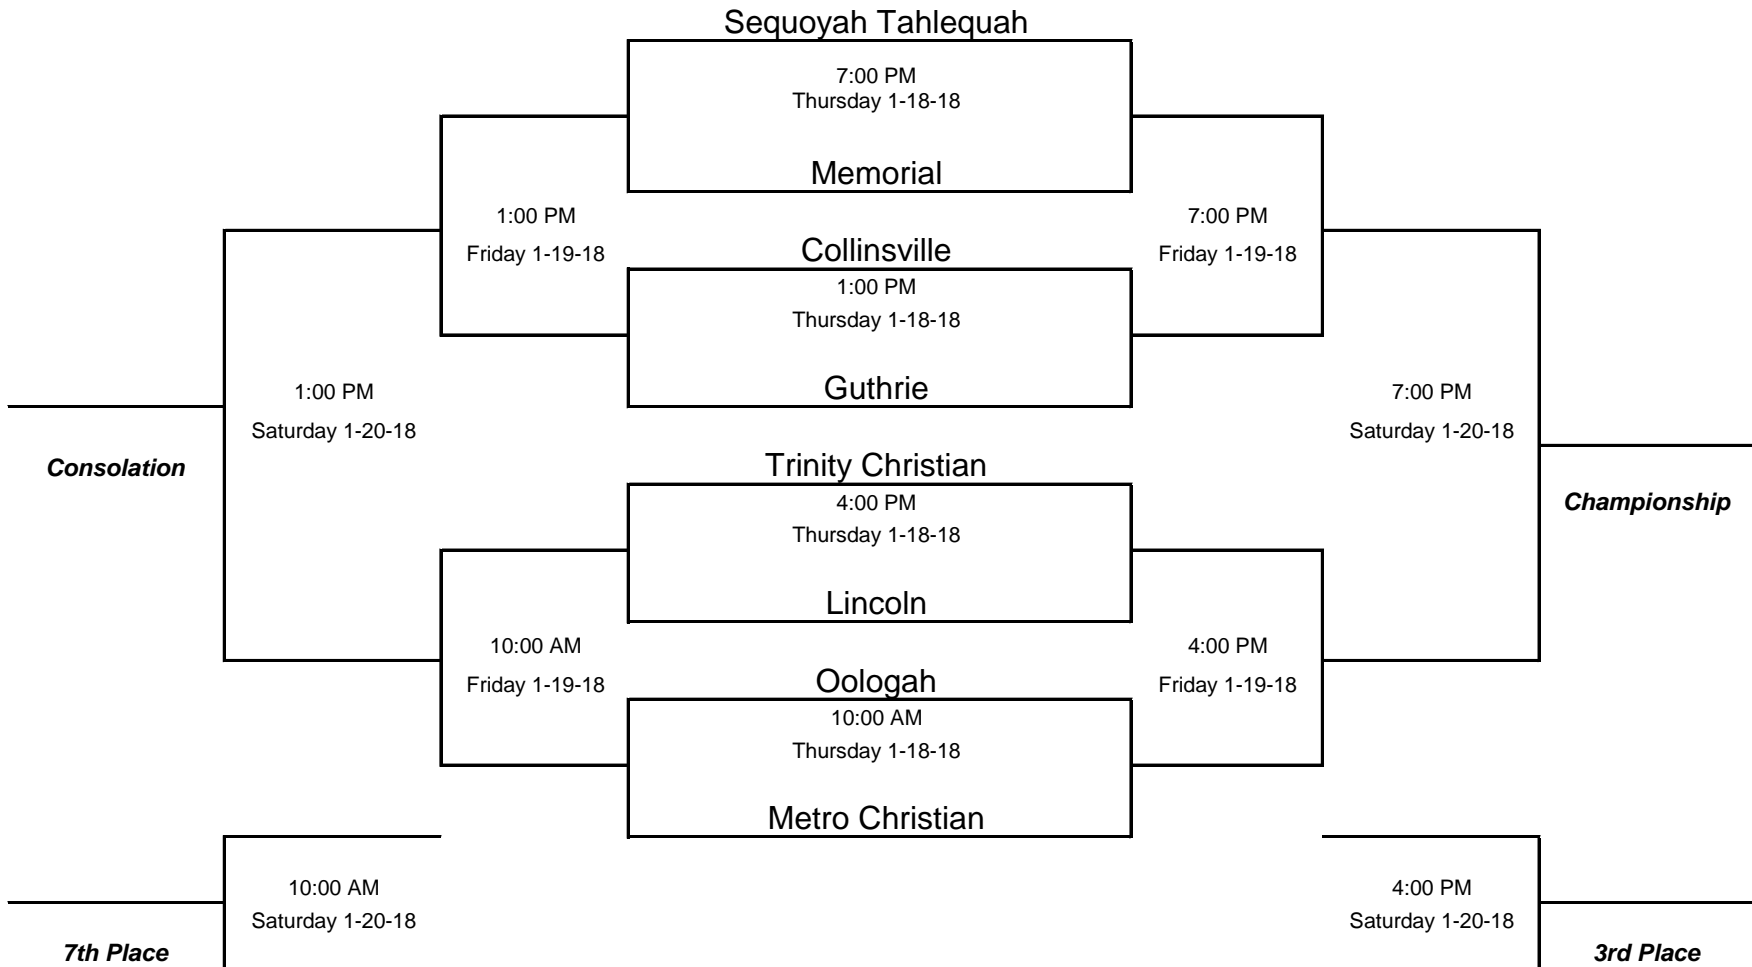

(Girls)

Lincoln Christian Invitational Basketball Tournament

**Teams on the top of the bracket will wear white and be considered the home team*