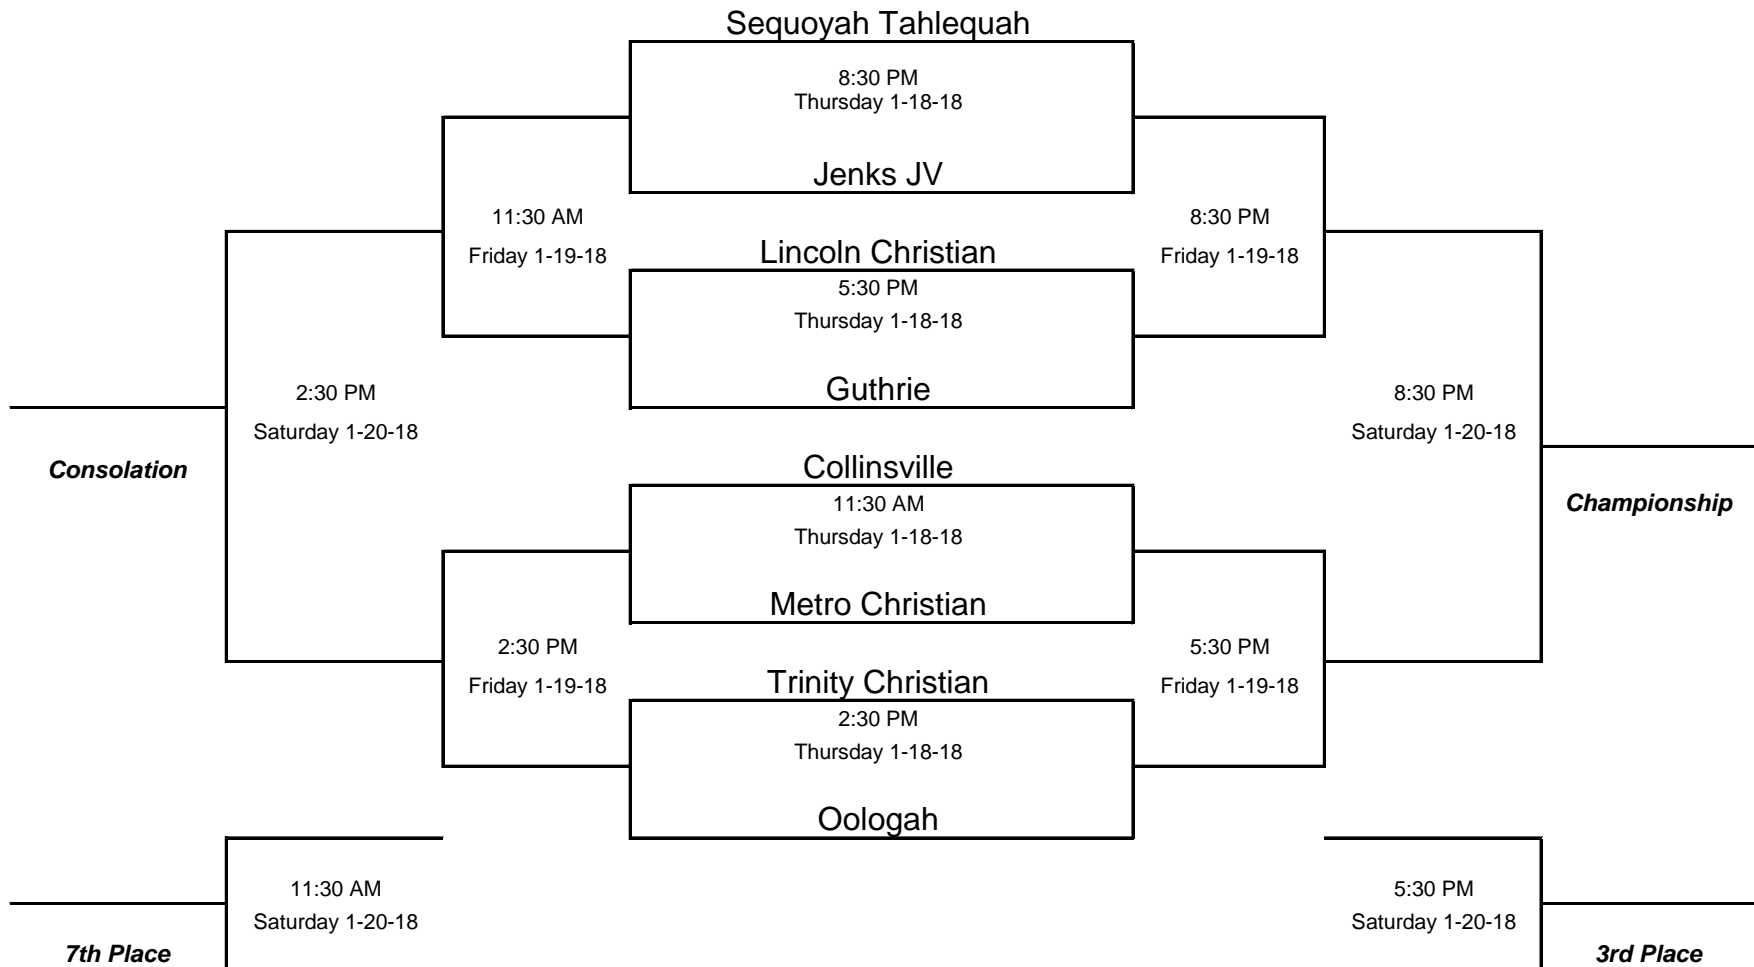

(Boys)

Lincoln Christian Invitational Basketball Tournament

(Presented by Bell Technologies)

**Teams on the top of the bracket will wear white and be considered the home team*